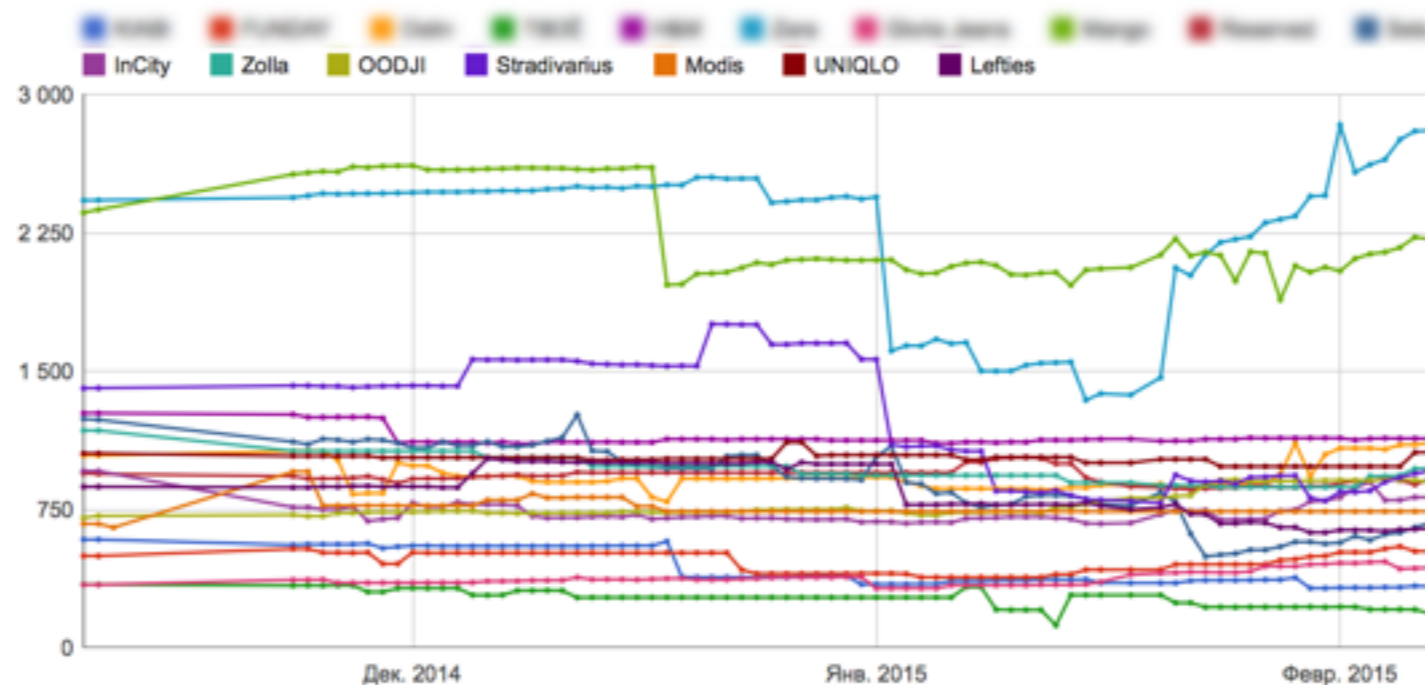

Home

Products

Categories compare

Basic

Dynamic

By price segment

Categories online

Products dynamics

Assort. dynamics

Custom reports

Classifier v2

Classified categories dynamic

/ Root / <category>

Avg price