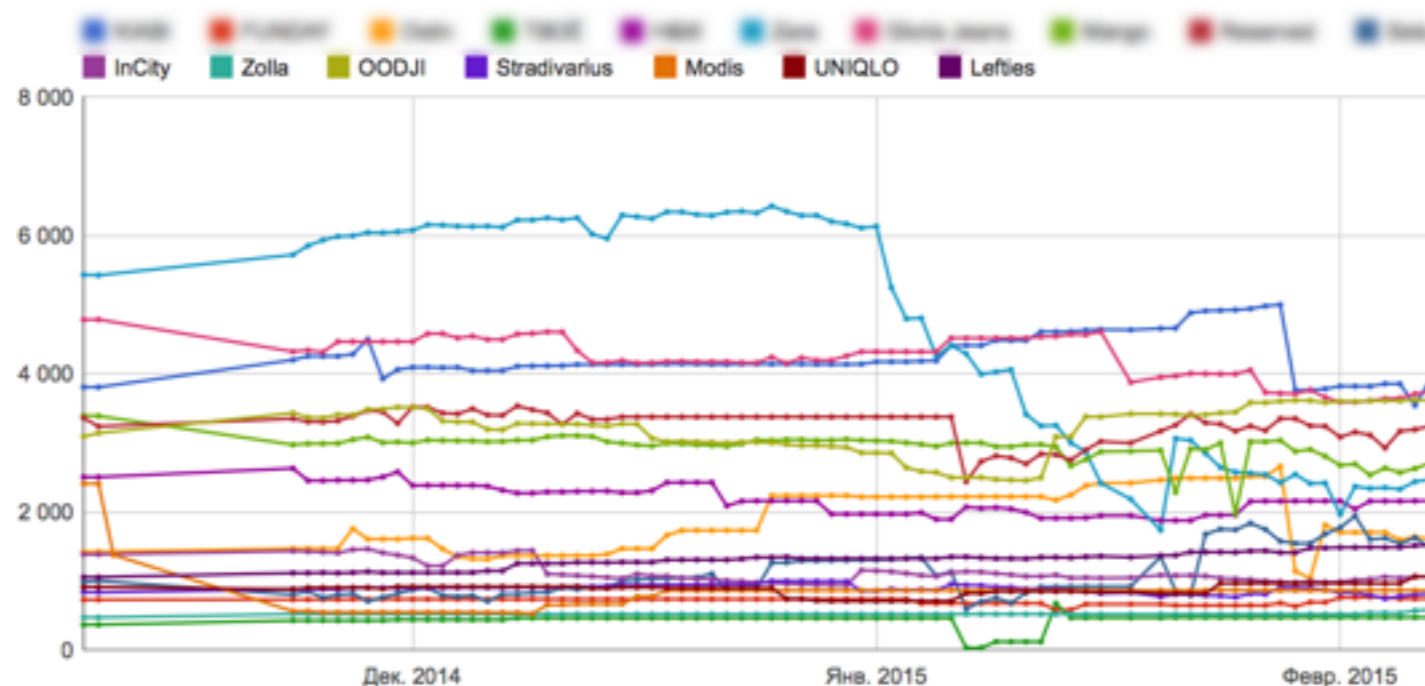

Assortiment